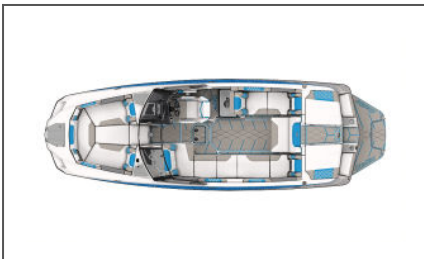

2023 MSeries M240  
Hull Id: MB2V9402J223

Visit Us Again At:  
Stateamind Water Sports Inc.  
122 Ford Lane, Hazelwood, MO 63042 United States

Quote Number: 220820-37728

EXTERIOR COLOR(S) SCHEME: Classic		INTERIOR COLOR(S)		2023 MSeries M240	
Deck Accent- Vapor Blue Metallic	\$1,395.00	Boat Top Stitch- Azure Blue	\$564.00	Hull	
Deck Accent 2- Machine Silver Metallic	\$1,395.00	Cushion Main- Cool Light Graphite	\$100.00	Id: MB2V9402J223	
Deck Base- Arctic White		Cushion Panel- Cool Light Graphite	\$100.00	<b>MSRP</b>	
Deck Main- Machine Silver Metallic	\$1,395.00	Dash Top Stitch- Arctic White		Boat Total:	\$220,085.00
Hull Accent- Machine Silver Metallic	\$1,395.00	Interior Accent- Cool Vapor Blue	\$100.00		0
Hull Accent 2- Machine Silver Metallic	\$1,395.00	Interior Accent 2- Cool Light Graphite	\$200.00	Option Total:	\$111,640.00
Hull Base- Arctic White		Interior Accent Top Stitch- Arctic White			0
Hull Main- Vapor Blue Metallic	\$1,395.00	Interior Base- Arctic White		Freight/Dealer Prep:	\$2,900.00
Surf Gate- Machine Silver Metallic		Interior Main- Cool Vapor Blue	\$500.00	Custom Charge:	\$0.00
Swim Step- Machine Silver Metallic	\$365.00	Side Panel Base- Cool Graphite	\$100.00	<b>*USD: \$334,625.00</b>	
		Soft Grip Accent- Vapor Blue	\$392.00		
		Soft Grip Main- Light Graphite			