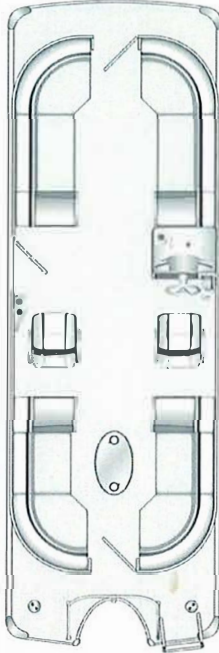

TRIFECTA

AUTHORIZED DEALER

Iguana Marine Group

4773 Osage Beach Parkway
Osage Beach MO, 65065
Phone: 573-355-5027
Website: www.iguamarinegroup.com

2022 Trifecta 25RF SS

HULL/SERIAL #	MODEL YEAR	LOA	APPROX.WEIGHT
	2022	25' 5"	2410
COLOR		BEAM	FUEL CAPACITY
		8' 6"	27gal

UNIQUE KEY FEATURES

Pictures shown are for reference only and may not match options selected.

MANUFACTURERS SUGGESTED RETAIL PRICE

\$29,424 250XL VERADO

OPTIONS

25RF 3.0+ Performance Package Includes: Full Center Tube, Aluminum Underdeck, Large Lifting Strakes On The Center Tube, Large Lifting Strakes On The Inside Of The Outer Tubes, Spray Rails, Pad Running Surface, Seastar Hydraulic Steering, Power Assist Steering Pump, Sport Ski Tow Bar, 52 Gallon Fuel Tank	\$55,139
"Black Out"	\$2,420
Caribou Brown	\$0
Black Onyx	\$0
No Rail Stripe	\$0
Alpine / Latte TT	\$0
Caribou Brown	\$0
In Floor Storage, 19"W 79"L	\$2,316
25" Shaft Transom	\$147
Latte Standard	\$0
Power Electric Bimini Top Standard Includes Boot	\$0
Mooring Cover	\$0
Black	\$0
Mercury	\$0
250XL VERADO	\$29,424
Mercury DTS/Verado/L6 w/ Merc Assist w/ Simrad (250HP-400)	\$5,721
Standard Helm	\$0
Simrad Electronics	\$0
Helm Riser	\$1,219
Table Assembly Includes Base	\$296
Traditional Co- Captain Chair	\$374
RGB LED Floor, Table & Seat Base Lights	\$711
RGB Lighted Cupholders	\$623
RGB LED Under Deck Lights	\$1,024
RGB LED Exterior Rail Lights	\$680
RGB LED Underwater Lighting	\$790
Dual Battery Charger Verado Only	\$420
SS Pop Up Bow Cleats	\$133
SS Pop Up Stern Cleats	\$133
Caribou-Brown	\$0