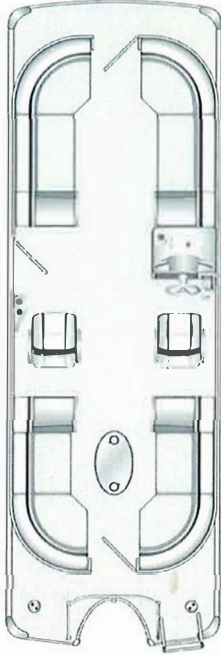

TRIFECTA

AUTHORIZED DEALER

Iguana Marine Group

4773 Osage Beach Parkway
Osage Beach MO, 65065
Phone: 573-355-5027
Website: www.iguamarinegroup.com

2022 Trifecta 25RF SS

HULL/SERIAL #	MODEL YEAR	LOA	APPROX.WEIGHT
	2022	25' 5"	2410
COLOR		BEAM	FUEL CAPACITY
		8' 6"	27gal

UNIQUE KEY FEATURES

Pictures shown are for reference only and may not match options selected.

OPTIONS

25RF 3.0+ Performance Package
Includes: Full Center Tube, Aluminum Underdeck, Large Lifting Strakes On The Center Tube, Large Lifting Strakes On The Inside Of The Outer Tubes, Spray Rails, Pad Running Surface, Seastar Hydraulic Steering, Power Assist Steering Pump, Sport Ski Tow Bar, 52 Gallon Fuel Tank

"Black Out"

Caribou Brown

Black Onyx

No Rail Stripe

Alpine / Latte TT

Caribou Brown

In Floor Storage, 19"W 79"L

25" Shaft Transom

Latte Standard

Power Electric Bimini Top Standard

Includes Boot

Mooring Cover

Black

Mercury

250XL VERADO

Mercury DTS/Verado/L6 w/ Merc Assist w/ Simrad (250HP-400)