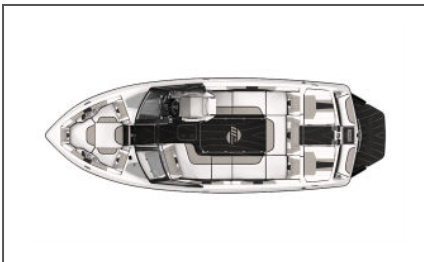

2023 Wakesetter 23 LSV
Hull Id: MB2S9692J223

Visit Us Again At:
Stateamind Water Sports Inc.
122 Ford Lane, Hazelwood, MO 63042 United States

Quote Number: 220603-23629

EXTERIOR COLOR(S) SCHEME: Progressive	INTERIOR COLOR(S)	2023 Wakesetter 23 LSV
 Deck Base- Arctic White  Deck Main- Arctic White  Hull Accent- Ebony  Hull Base- Arctic White  Hull Main- Arctic White  Surf Gate- Ebony  Swim Step- Ebony	 Boat Top Stitch- Ebony  Cushion Bead- Ebony  Cushion Main- Cool Light Graphite \$100.00  Cushion Panel- Cool Light Graphite \$100.00  Dash Top Stitch- Ebony  Interior Accent- Cool Ebony \$100.00  Interior Base- Arctic White  Interior Main- Cool Light Graphite \$1,251.00  Soft Grip Accent- Light Graphite \$392.00  Soft Grip Main- Ebony	Hull Id: MB2S9692J223 MSRP Boat Total: \$146,646.00 Option Total: \$51,683.00 Freight/Dealer Prep: \$3,800.00 Custom Charge: \$0.00 *USD: \$202,129.00